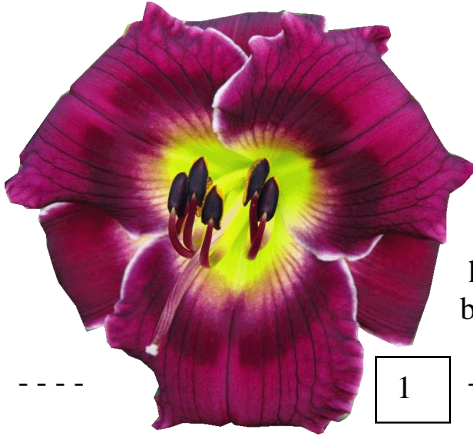

RADS Newsletter, February/March 2013
Richmond Area Daylily Society

President's Message

We need some volunteers to host a couple of events. The annual picnic and plant swap are traditions we would like to continue. I hope everyone has all the flu's behind them and feeling ready to get back into the gardens.

Happy Gardening,
Paulette Miller

1

Second Reminder - Annual RADS Dues:

It's time to send in your annual dues for RADS. Please send your check made out to "RADS" for $5 single or $8 family to **Don Merkle**.

Invitation

The National Capital Daylily Club is inviting RADS members to their Spring Banquet on Saturday, March 23, 2013 at 11:30am. Their guest speakers are **Heidi and Charles Douglas** from Browns Ferry Gardens. The banquet is at the Waterford at Fair Oaks in Fairfax, VA. Cost is $27 per person. New daylilies will be auctioned. For more information, contact Kathleen Schloeder at kschloeder@comcast.net or 703-671-6635.

New Display Garden

Congratulation to RADS members **Rex and Rachel Adams** for getting certification as an AHS Display Garden. Please be sure to check out their **Treasured Gardens** in Wylliesburg, VA.